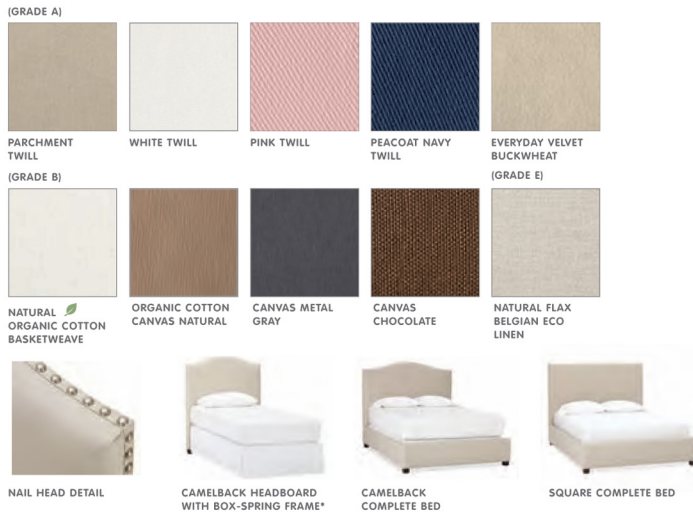

RALEIGH COLLECTION

Perfectly Priced! Your choice of headboard shape, upholstery and nailhead trim means you can design the perfect bed for their room. Our new personalization option lets you add a unique finishing touch to your design ($35). Potterybarnkids.com