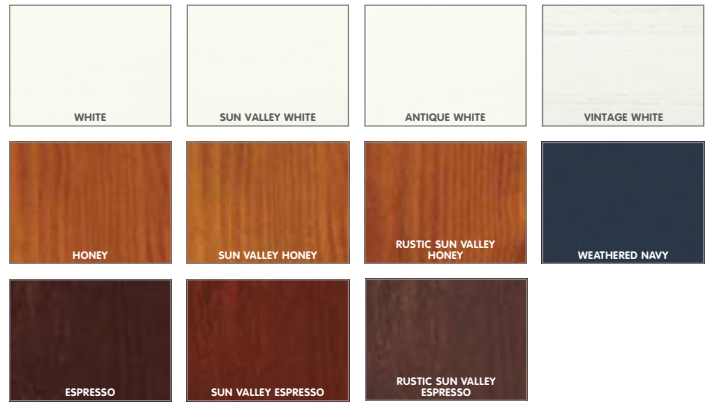

brookfield *collection* Our newest wall system has a rich finish that re-creates the look of mill-cut wood.

Available in Vintage Mahogany

ITEM	SIZE	PRICE
A. GAMING CONSOLE •79-2386514	60 x 19 x 25.5" h.	$1,099 ($75)
B. STORAGE CONSOLE •79-2307320	44.5 x 15.5 x 38" h.	$599 ($50)

ITEM	SIZE	PRICE
C. ACTIVITY TABLE •79-2297802	49 x 33 x 15" h.	$399 ($30)

wood & rug swatches

Select wood and rug swatches are available in our stores, by calling 800.430.7373 or online at potterybarnkids.com. Swatches are available for $20, and we'll provide a merchandise refund if they're returned within 30 days. To order, use item number •79-0125708

wood finishes

Did you know that you can mix and match the finishes of our furniture collections? That's because we use the same base color – applied in multiple layers by hand – to create the look of our regular, Sun Valley and Rustic Sun Valley finishes. So if you want to combine a Honey bedside table with a Sun Valley Honey bed or a Rustic Sun Valley Honey dresser, you can be assured that they'll coordinate perfectly.

If you have a question about samples or any of our finishes, call one of our Care Center Associates at 800.430.7373 to get firsthand feedback, detailed information and more.

classic mattresses & box springs