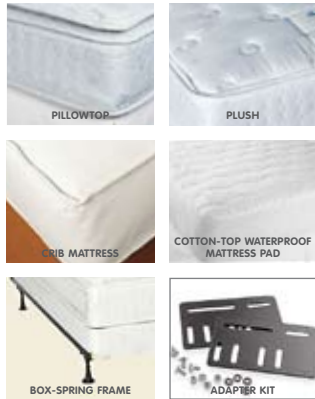

classic mattresses & box springs

ITEM	SIZE	PRICE
PILLOWTOP MATTRESS •79-6691950	Twin Full Queen	$499 Special $399 ($50) $599 Special $499 ($50) $699 Special $599 ($75)
PILLOWTOP BOX-SPRING SET •79-6695530	Twin Full Queen	$749 Special $649 ($75) $949 Special $849 ($75) $1,099 Special $999 ($100)
CRIB MATTRESS •79-8097800	28 x 52 x 6" h.	Regular $149 Special $129 Supreme $279
BOX-SPRING FRAME •79-6528970	Twin/Full Queen	$60 ($20) $75 ($20)
PLUSH MATTRESS •79-6692149	Twin Full Queen	$399 Special $299 ($50) $499 Special $399 ($50) $599 Special $499 ($75)
PLUSH MATTRESS BOX-SPRING SET •79-6695522	Twin Full Queen	$649 Special $549 ($75) $849 Special $749 ($75) $999 Special $899 ($100)
BUNK MATTRESS •79-6691091	Twin Full	$329 ($50) $429 ($50)
BUNK MATTRESS SET •79-6759179	Twin Bunk Set Twin/Full Bunk Set	$599 ($75) $699 ($75)
TRUNDLE MATTRESS •79-6689038		$229 ($30)
COTTON-TOP WATERPROOF MATTRESS PAD •79-6715866	Crib Twin Full Queen	$39 $59 $69 $79
HEADBOARD ADAPTER KIT •79-6913305		$12

universal trundle & guardrail

ITEM	SIZE	PRICE
TRUNDLE •79-4613329	40.5 x 74.5 x 8.5" h.	$269 ($50) No Surcharge!
GUARDRAIL •79-7927098	White, Espresso or Navy	$599 Special $79 ($20)
	Espresso, Navy, White, Vintage White or Sun Valley Honey	

recycled rug pad

ITEM	SIZE	PRICE
•79-7811797	3 x 5' 5' Round 5 x 7' 5 x 8' 7 x 9' 8 x 10'	$29 $49 $59 $69 $89 $99

bedding information

Unless otherwise noted, bedding is machine washable, and sheets and duvet covers are made of 200-thread-count cotton. Twin sheet sets contain a flat sheet, a fitted sheet and one standard pillowcase. Full/queen sheet sets contain a flat sheet, a fitted sheet and two standard pillowcases. Toddler bedding is sized to fit our crib mattresses, and toddler sheet sets include a fitted sheet, a flat sheet and a standard pillowcase. Many of our bedding collections include an Easy-Care finish.

Our Premium Wash gives sheeting an added prewashed softness. All of our basic bedding is Oeko-Tex-certified to be free of harmful, chemical residues. Look for the following icons to indicate bedding that is made with 100% organic fiber (🌿 Organic!) or can be personalized (P).

basic comforters & pillows

*Select styles are Catalog/Internet Only

ITEM	SIZE	PRICE
EUROPEAN DOWN COMFORTER •79-2195659	Toddler, 7 oz.* Twin, 17 oz. F/Qn, 26 oz.	$49 $99 $139
QUALLOWARM II COMFORTER •79-2195709	Toddler, 12 oz.* Twin, 32 oz. F/Qn, 42 oz.	$39 $79 $129
DOWN PILLOW •79-2195782	Standard, 30 oz.	$16
LUXURY LOFT PILLOW •79-2195816	Small Standard Small Bolster*, 6 x 16"	$10 $16 $14
LUXURY LOFT SQUARE PILLOW INSERT •79-2195816	16" sq. 26" Euro sq.*	$14 $26