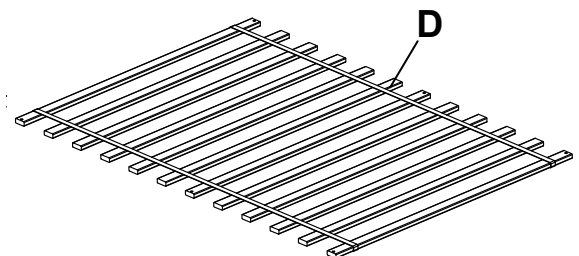

SKU:

- 473824, 946379 (WEQuinnBedFullSiderail Rubber Wood)
- 2729537, 3217535 (WEQuinnBedTwinSiderail Rubber Wood)

Content:

Box 3 of 3:

SKU:

- 4230229, 1927072 (WEQuinnBed Full Slats)
- 7708701, 6215978 (WEQuinnBed Twin Slats)

Content:

Parts / Pièces / Piezas:

M8x90mm
4x

M8
8x

8x

M8x60mm
4x

1x

#8x31mm
6x